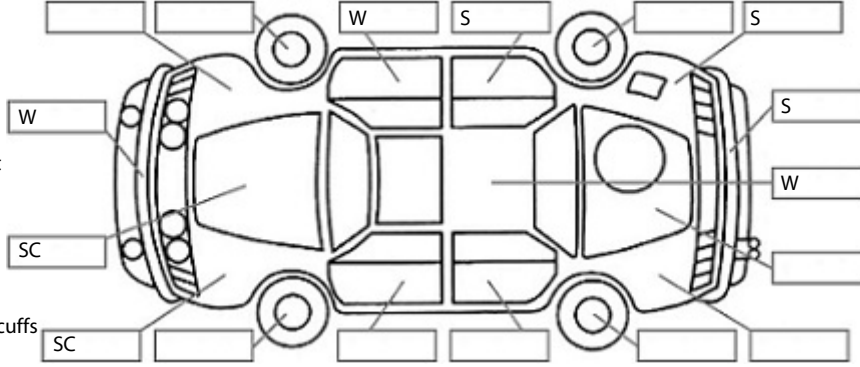

Key:

- S = scratch
- D = dent
- R = rust
- PT = paint defect
- C = crack
- P = pin dent
- * = decals
- SC = stone chips
- W = significant scuffs

Body Inspection Comments

Stonechip in windscreen

Note: some defects & blemishes may not be displayed in the diagram

Engine Timing Mechanism: Timing Chain
Evidence of Cam Belt Replacement: Not Applicable Kms:

	Pass	Fail	N/A
Engine			
Oil level	✓		
Smoke & fumes	✓		
Performance	✓		
Noise	✓		
Cooling System			
Coolant condition	✓		
Performance	✓		
Radiator / Hoses (visual)	✓		
Transmission			
Operation	✓		
Noise	✓		
Clutch			✓
CV joints	✓		
Wheel bearings	✓		
Brakes			
Performance	✓		
Hand Brake	✓		
Tyres (lowest observed tread depth of tyres)			
Left front	8	mm	
Right front	8	mm	
Left rear	8	mm	
Right rear	8	mm	
Spare			Yes
Suspension			
Suspension performance	✓		
Steering performance	✓		
Shock absorbers	✓		
Air Conditioning / Heater			
Operation	✓		
Electrical / Accessories			
Head lights	✓		
Tail lights	✓		
Indicators	✓		
Dashboard warning lights	✓		
Wipers (front & rear)	✓		
Window winder FL	✓		
Window winder FR	✓		
Window winder RL	✓		
Window winder RR	✓		
Rear view mirrors	✓		
Radio (basic test only)	✓		
CD (basic test only)			✓
Number of keys	1		
Central locking	✓		
Remote locking	✓		
Sat. Nav. (basic test only)	✓		
Reversing camera	✓		