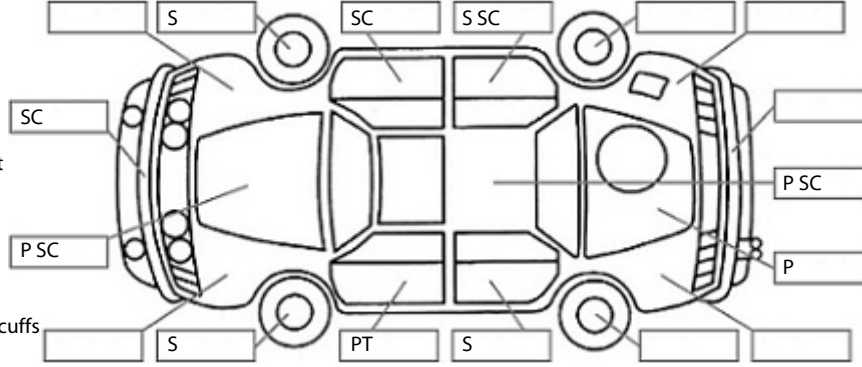

Key:

- S = scratch
- D = dent
- R = rust
- PT = paint defect
- C = crack
- P = pin dent
- * = decals
- SC = stone chips
- W = significant scuffs

Body Inspection Comments

Note: some defects & blemishes may not be displayed in the diagram

Minor dent in left sill
Rear door seal torn

Conditions During Body Inspection: Dry

Under Carriage & Under Bonnet Inspection Comments

Interior Comments

Seats	Average
Carpets	All plastic
Panels	Average
Dashboard	Average