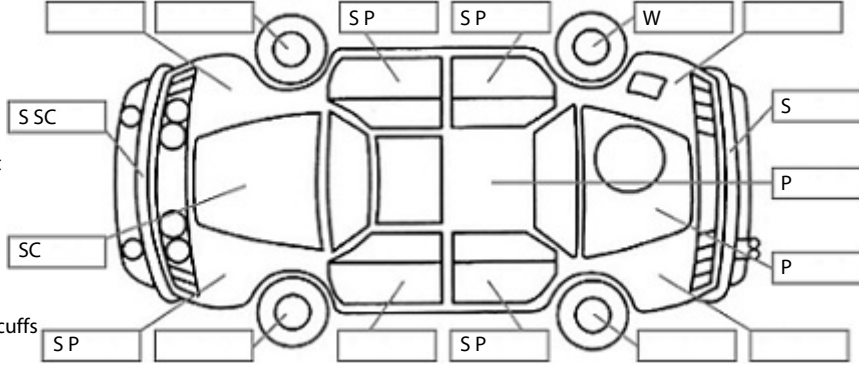

Key:

- S = scratch
- D = dent
- R = rust
- PT = paint defect
- C = crack
- P = pin dent
- * = decals
- SC = stone chips
- W = significant scuffs

Body Inspection Comments

Minor chips in windscreen
Scratch on left sill