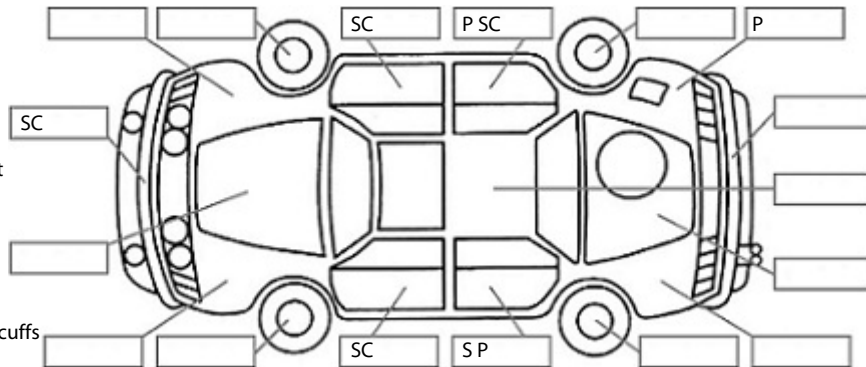

**Key:**

- S = scratch
- D = dent
- R = rust
- PT = paint defect
- C = crack
- P = pin dent
- \* = decals
- SC = stone chips
- W = significant scuffs

Body Inspection Comments

Note: some defects & blemishes may not be displayed in the diagram

Conditions During Body Inspection: Dry

Under Carriage & Under Bonnet Inspection Comments

Interior Comments

Seats	Poor
Carpets	Average
Panels	Average
Dashboard	Average

General Comments

Drivers seat base side bolster ripped. Gear lever knob has tape around it.