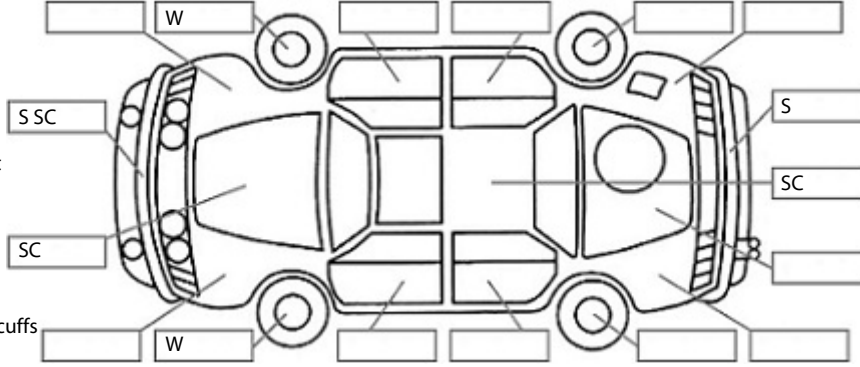

Key:

- S = scratch
- D = dent
- R = rust
- PT = paint defect
- C = crack
- P = pin dent
- * = decals
- SC = stone chips
- W = significant scuffs

Body Inspection Comments

Note: some defects & blemishes may not be displayed in the diagram

Engine Timing Mechanism: Timing Chain
Evidence of Cam Belt Replacement: Not Applicable Kms:

	Pass	Fail	N/A
Engine			
Oil level	✓		
Smoke & fumes	✓		
Performance	✓		
Noise	✓		
Cooling System			
Coolant condition	✓		
Performance	✓		
Radiator / Hoses (visual)	✓		
Transmission			
Operation	✓		
Noise	✓		
Clutch			✓
CV joints	✓		
Wheel bearings	✓		
Brakes			
Performance	✓		
Hand Brake	✓		
Tyres (lowest observed tread depth of tyres)			
Left front	6.6	mm	
Right front	6.6	mm	
Left rear	4.1	mm	
Right rear	4.1	mm	
Spare	Yes		
Suspension			
Suspension performance	✓		
Steering performance	✓		
Shock absorbers	✓		
Air Conditioning / Heater			
Operation	✓		
Electrical / Accessories			
Head lights	✓		
Tail lights	✓		
Indicators	✓		
Dashboard warning lights	✓		
Wipers (front & rear)	✓		
Window winder FL	✓		
Window winder FR	✓		
Window winder RL	✓		
Window winder RR	✓		
Rear view mirrors	✓		
Radio (basic test only)	✓		
CD (basic test only)			✓
Number of keys	2		
Central locking	✓		
Remote locking	✓		
Sat. Nav. (basic test only)	✓		
Reversing camera	✓		