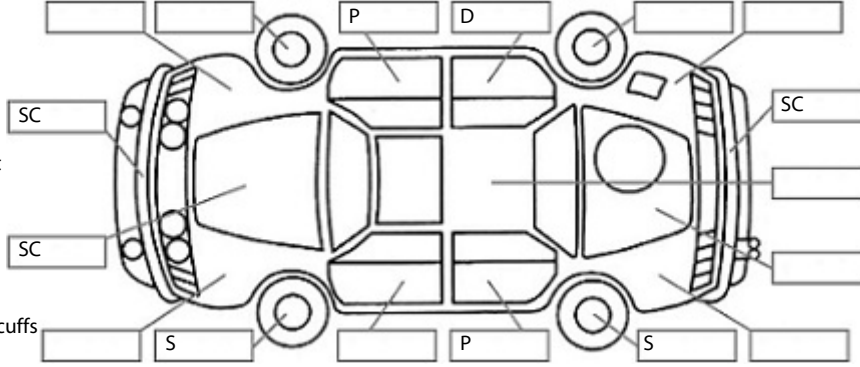

Key:

- S = scratch
- D = dent
- R = rust
- PT = paint defect
- C = crack
- P = pin dent
- * = decals
- SC = stone chips
- W = significant scuffs

Body Inspection Comments

Note: some defects & blemishes may not be displayed in the diagram

Rear tyres low.

Conditions During Body Inspection: Dry

Under Carriage & Under Bonnet Inspection Comments

Interior Comments

Seats	Good
Carpets	Good
Panels	Good
Dashboard	Good

General Comments

Road Conditions During Test Drive: Dry

Engine Timing Mechanism: Timing Chain
Evidence of Cam Belt Replacement: Not Applicable Kms:

	Pass	Fail	N/A
Engine			
Oil level	✓		
Smoke & fumes	✓		
Performance	✓		
Noise	✓		
Cooling System			
Coolant condition	✓		
Performance	✓		
Radiator / Hoses (visual)	✓		
Transmission			
Operation	✓		
Noise	✓		
Clutch			✓
CV joints	✓		
Wheel bearings	✓		
Brakes			
Performance	✓		
Hand Brake	✓		
Tyres (lowest observed tread depth of tyres)			
Left front	3.2	mm	
Right front	3.7	mm	
Left rear	1.5	mm	
Right rear	2.2	mm	
Spare	Yes		
Suspension			
Suspension performance	✓		
Steering performance	✓		
Shock absorbers	✓		
Air Conditioning / Heater			
Operation	✓		
Electrical / Accessories			
Head lights	✓		
Tail lights	✓		
Indicators	✓		
Dashboard warning lights	✓		
Wipers (front & rear)	✓		
Window winder FL	✓		
Window winder FR	✓		
Window winder RL	✓		
Window winder RR	✓		
Rear view mirrors	✓		
Radio (basic test only)	✓		
CD (basic test only)			✓
Number of keys	2		
Central locking	✓		
Remote locking	✓		
Sat. Nav. (basic test only)			✓
Reversing camera	✓		