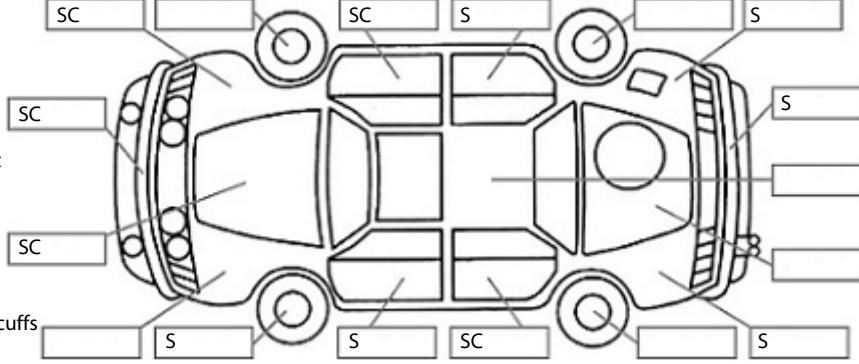

Key:

- S = scratch
- D = dent
- R = rust
- PT = paint defect
- C = crack
- P = pin dent
- * = decals
- SC = stone chips
- W = significant scuffs

Body Inspection Comments

Note: some defects & blemishes may not be displayed in the diagram

General Comments

Drivers seat soft on base side bolster and rear pocket needs reattaching.

Road Conditions During Test Drive: Dry

Engine Timing Mechanism: Timing Chain
Evidence of Cam Belt Replacement: Not Applicable Kms: