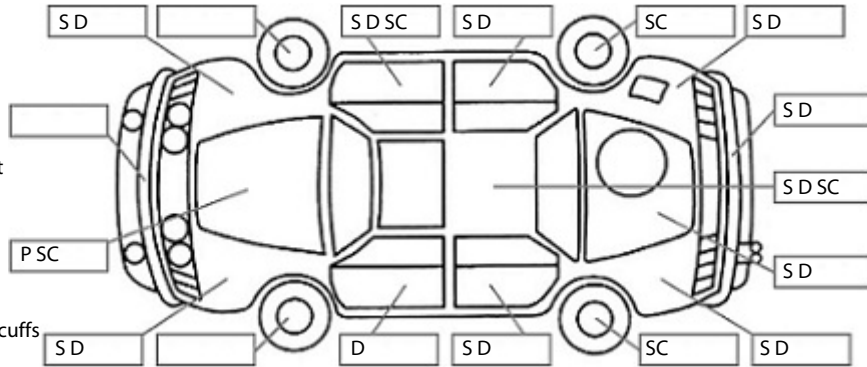

Make: Mitsubishi	Model: Triton	Body Style: Utility
Year: 2004	Registration: CEE976	Reg Expiry: 22 Aug 2025
WoF Expiry: 25 Mar 2025	Odometer: 374,775 Kms	Good No: 21265321
VIN: MMBJNK6504D03598	Next Service: 379000 kms	Service History: No

Key:

- S = scratch
- D = dent
- R = rust
- PT = paint defect
- C = crack
- P = pin dent
- * = decals
- SC = stone chips
- W = significant scuffs

Body Inspection Comments

Minor windscreen chips.

Note: some defects & blemishes may not be displayed in the diagram

Conditions During Body Inspection: Dry

Under Carriage & Under Bonnet Inspection Comments

Oil leaks.

Interior Comments

Seats	Poor
Carpets	Poor
Panels	Poor
Dashboard	Poor

General Comments

Rough inside and out. Interior mirror fallen off. Fan vent control not working. Drivers door window master switch assembly broken.