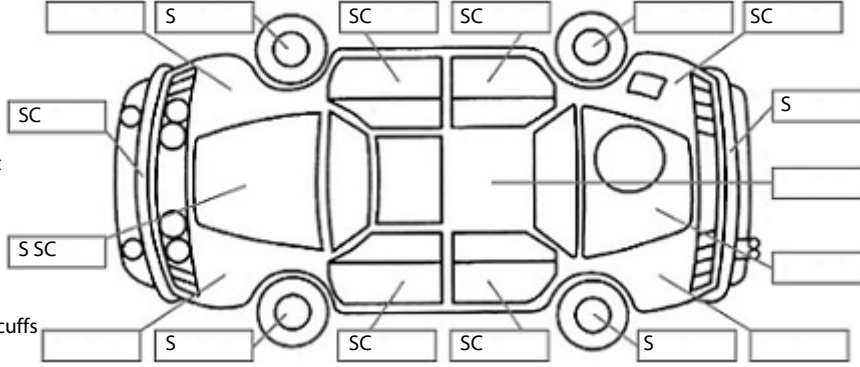

Make: Land Rover	Model: Range Rover	Body Style: SUV
Year: 2012	Registration: NUE227	Reg Expiry: 20 Apr 2025
WoF Expiry: 18 Dec 2025	Odometer: 144,586 Kms	Good No: 21265313
VIN: SALLSJAD3DA761110	Next Service: 159000 kms	Service History: No

Key:

- S = scratch
- D = dent
- R = rust
- PT = paint defect
- C = crack
- P = pin dent
- * = decals
- SC = stone chips
- W = significant scuffs

Body Inspection Comments

Note: some defects & blemishes may not be displayed in the diagram

Left headlight needs buffing. Stone chipping is minor. Spare Wheel is missing.

Conditions During Body Inspection: Dry

Under Carriage & Under Bonnet Inspection Comments

All rotors lipped. Minor oil leak.

Interior Comments