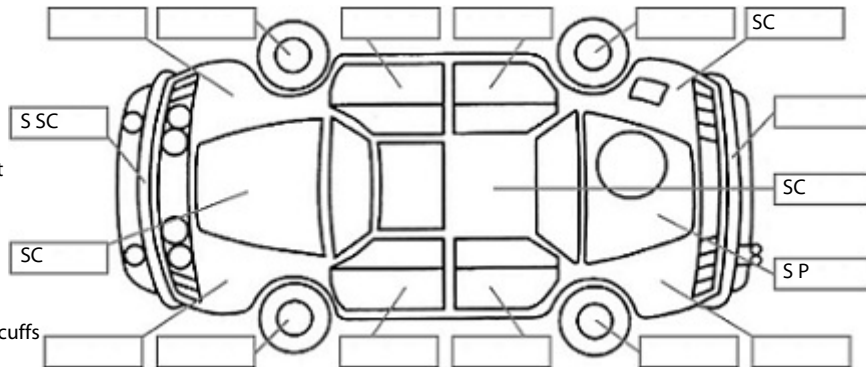

Make: Mazda	Model: Bt-50	Body Style: Utility
Year: 2017	Registration: KJS939	Reg Expiry: 22 Feb 2025
WoF Expiry: 26 Dec 2025	Odometer: 342,017 Kms	Good No: 21265223
VIN: MM0UROYG100674421	Next Service: unknown	Service History: No

Key:

- S = scratch
- D = dent
- R = rust
- PT = paint defect
- C = crack
- P = pin dent
- * = decals
- SC = stone chips
- W = significant scuffs

Body Inspection Comments

Note: some defects & blemishes may not be displayed in the diagram

- Front Right, Rear Left and Right Seat Bases torn.
- Minor crack in windscreen.
- Screw holes in Centre Console.
- Right Front Door Seal torn.

Conditions During Body Inspection: Dry

Under Carriage & Under Bonnet Inspection Comments