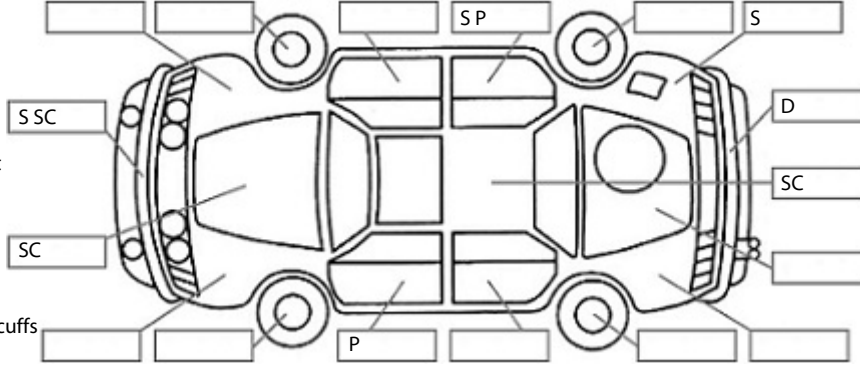

Key:

- S = scratch
- D = dent
- R = rust
- PT = paint defect
- C = crack
- P = pin dent
- * = decals
- SC = stone chips
- W = significant scuffs

Body Inspection Comments

Liner on tail gate missing

Note: some defects & blemishes may not be displayed in the diagram