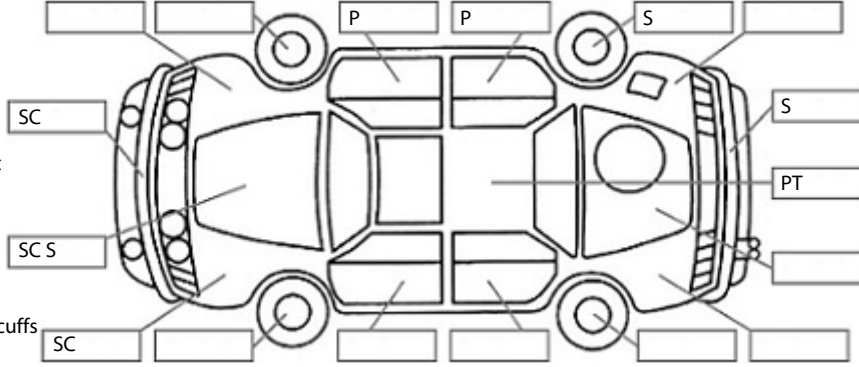

**Key:**

- S = scratch
- D = dent
- R = rust
- PT = paint defect
- C = crack
- P = pin dent
- \* = decals
- SC = stone chips
- W = significant scuffs

**Body Inspection Comments**

Multiple minor windscreen chips.

Note: some defects & blemishes may not be displayed in the diagram

Conditions During Body Inspection: Dry

**Under Carriage & Under Bonnet Inspection Comments**

Both rear shocks leaking.

**Interior Comments**