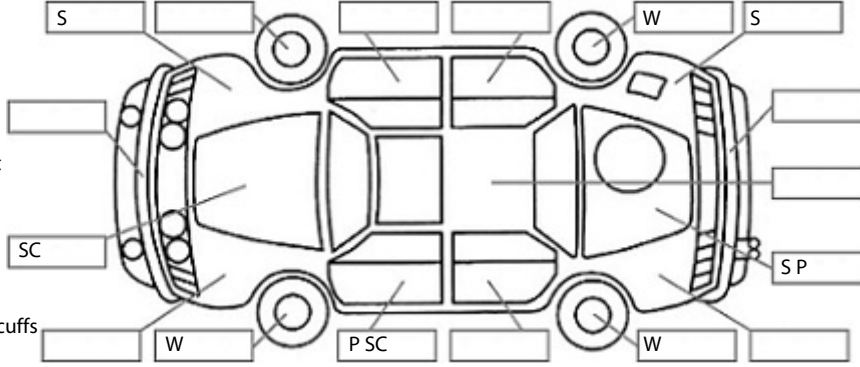

Make: Toyota	Model: Hiace	Body Style: Van
Year: 2018	Registration: LUH683	Reg Expiry: 28 Aug 2024
WoF Expiry: 29 Nov 2024	Odometer: 67,655 Kms	Good No: 21258988
VIN: JTFPT22P100021880	Next Service: 77000kms	Service History: Yes

Key:

- S = scratch
- D = dent
- R = rust
- PT = paint defect
- C = crack
- P = pin dent
- * = decals
- SC = stone chips
- W = significant scuffs

Body Inspection Comments

Note: some defects & blemishes may not be displayed in the diagram

Stains on 2 front seat, small hole in left seat.
Paint scuffs on both front internal wheel arches

Conditions During Body Inspection: Dry

Under Carriage & Under Bonnet Inspection Comments

Interior Comments