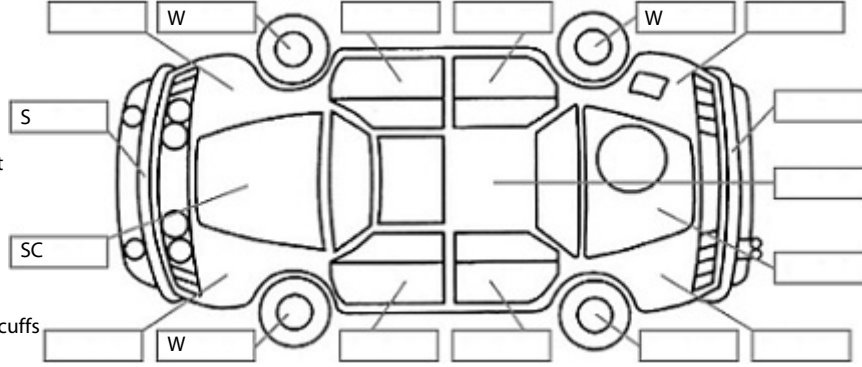

Key:

- S = scratch
- D = dent
- R = rust
- PT = paint defect
- C = crack
- P = pin dent
- * = decals
- SC = stone chips
- W = significant scuffs

Body Inspection Comments

Windscreen cracked

Note: some defects & blemishes may not be displayed in the diagram

Engine Timing Mechanism: Timing Chain
Evidence of Cam Belt Replacement: Not Applicable Kms:

	Pass	Fail	N/A
Engine			
Oil level	✓		
Smoke & fumes	✓		
Performance	✓		
Noise	✓		
Cooling System			
Coolant condition	✓		
Performance	✓		
Radiator / Hoses (visual)	✓		
Transmission			
Operation	✓		
Noise	✓		
Clutch	✓		
CV joints	✓		
Wheel bearings	✓		
Brakes			
Performance	✓		
Hand Brake	✓		
Tyres (lowest observed tread depth of tyres)			
Left front	3	mm	
Right front	3	mm	
Left rear	6	mm	
Right rear	3	mm	
Spare		Yes	
Suspension			
Suspension performance	✓		
Steering performance	✓		
Shock absorbers	✓		
Air Conditioning / Heater			
Operation	✓		
Electrical / Accessories			
Head lights	✓		
Tail lights	✓		
Indicators	✓		
Dashboard warning lights	✓		
Wipers (front & rear)	✓		
Window winder FL	✓		
Window winder FR	✓		
Window winder RL	✓		
Window winder RR	✓		
Rear view mirrors	✓		
Radio (basic test only)	✓		
CD (basic test only)			✓
Number of keys	2		
Central locking	✓		
Remote locking	✓		
Sat. Nav. (basic test only)	✓		
Reversing camera	✓		