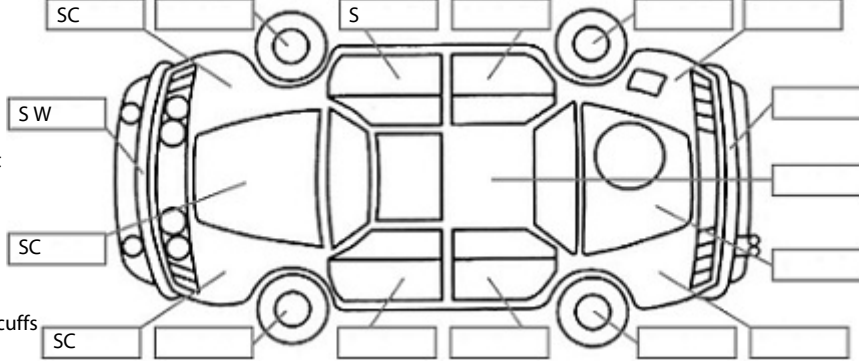

Key:

- S = scratch
- D = dent
- R = rust
- PT = paint defect
- C = crack
- P = pin dent
- * = decals
- SC = stone chips
- W = significant scuffs

Body Inspection Comments

Windscreen stone chips

Note: some defects & blemishes may not be displayed in the diagram