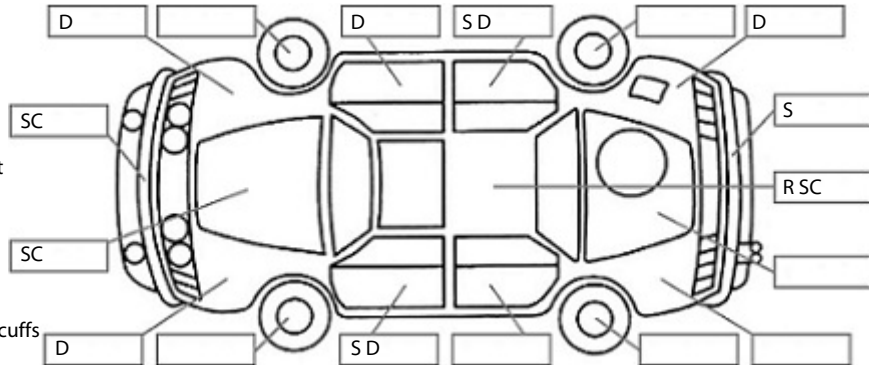

Make: Suzuki	Model: Vitara	Body Style: SUV
Year: 2021	Registration: NSS299	Reg Expiry: 21 Dec 2024
WoF Expiry: 13 Aug 2025	Odometer: 43,740 Kms	Good No: 21238871
VIN: TSMLYDA1S00A13387	Next Service: 50,000 kms	Service History: Yes

Key:

- S = scratch
- D = dent
- R = rust
- PT = paint defect
- C = crack
- P = pin dent
- * = decals
- SC = stone chips
- W = significant scuffs

Body Inspection Comments

Stone chips in windscreen

Note: some defects & blemishes may not be displayed in the diagram

Engine Timing Mechanism: Timing Chain
 Evidence of Cam Belt Replacement: Not Applicable Kms:

	Pass	Fail	N/A
Engine			
Oil level	✓		
Smoke & fumes	✓		
Performance	✓		
Noise	✓		
Cooling System			
Coolant condition	✓		
Performance	✓		
Radiator / Hoses (visual)	✓		
Transmission			
Operation	✓		
Noise	✓		
Clutch			✓
CV joints	✓		
Wheel bearings	✓		
Brakes			
Performance	✓		
Hand Brake	✓		
Tyres (lowest observed tread depth of tyres)			
Left front	3	mm	
Right front	3	mm	
Left rear	3	mm	
Right rear	4	mm	
Spare			Yes
Suspension			
Suspension performance	✓		
Steering performance	✓		
Shock absorbers	✓		
Air Conditioning / Heater			
Operation	✓		
Electrical / Accessories			
Head lights	✓		
Tail lights	✓		
Indicators	✓		
Dashboard warning lights	✓		
Wipers (front & rear)	✓		
Window winder FL	✓		
Window winder FR	✓		
Window winder RL	✓		
Window winder RR	✓		
Rear view mirrors	✓		
Radio (basic test only)	✓		
CD (basic test only)			✓
Number of keys	1		
Central locking	✓		
Remote locking	✓		
Sat. Nav. (basic test only)	✓		
Reversing camera	✓		