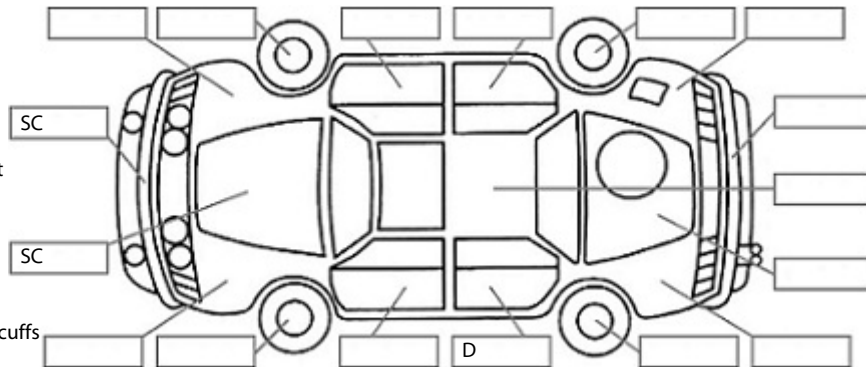

<b>Make:</b> Toyota	<b>Model:</b> Highlander	<b>Body Style:</b> SUV
<b>Year:</b> 2020	<b>Registration:</b> MWK366	<b>Reg Expiry:</b> 10 Jun 2025
<b>WoF Expiry:</b> 27 May 2025	<b>Odometer:</b> 90,760 Kms	<b>Good No:</b> 21215479
<b>VIN:</b> 5TDBZ3FH40S739561	<b>Next Service:</b> 104000	<b>Service History:</b> Yes

**Key:**

- S = scratch
- D = dent
- R = rust
- PT = paint defect
- C = crack
- P = pin dent
- \* = decals
- SC = stone chips
- W = significant scuffs

**Body Inspection Comments**

Small crack in screen outside cva