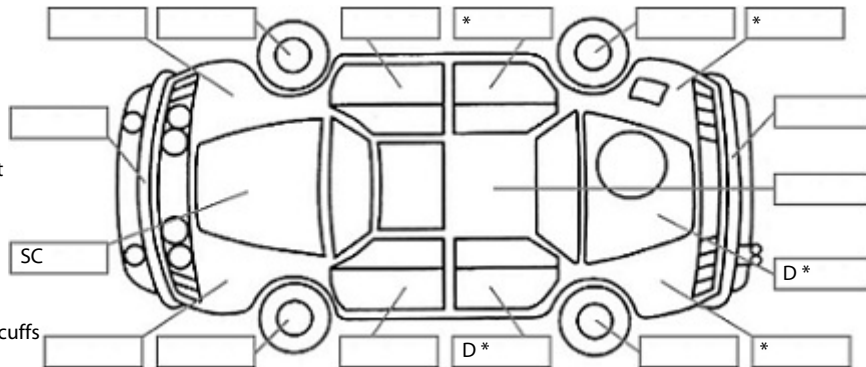

Key:

- S = scratch
- D = dent
- R = rust
- PT = paint defect
- C = crack
- P = pin dent
- * = decals
- SC = stone chips
- W = significant scuffs

Body Inspection Comments

Left repeater broken

Note: some defects & blemishes may not be displayed in the diagram