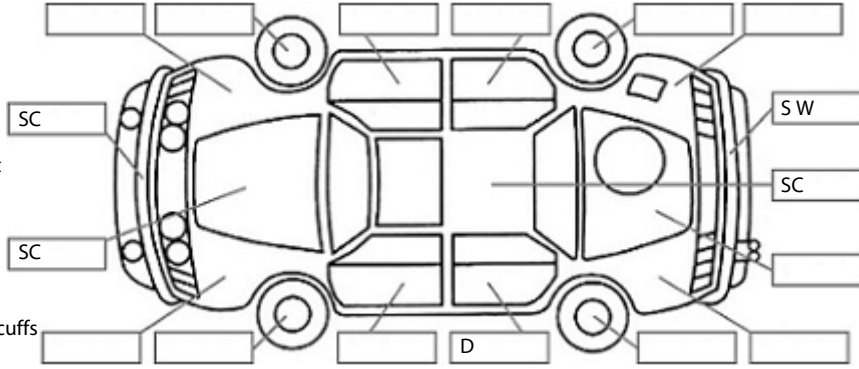

Key:

- S = scratch
- D = dent
- R = rust
- PT = paint defect
- C = crack
- P = pin dent
- * = decals
- SC = stone chips
- W = significant scuffs

Body Inspection Comments

Note: some defects & blemishes may not be displayed in the diagram