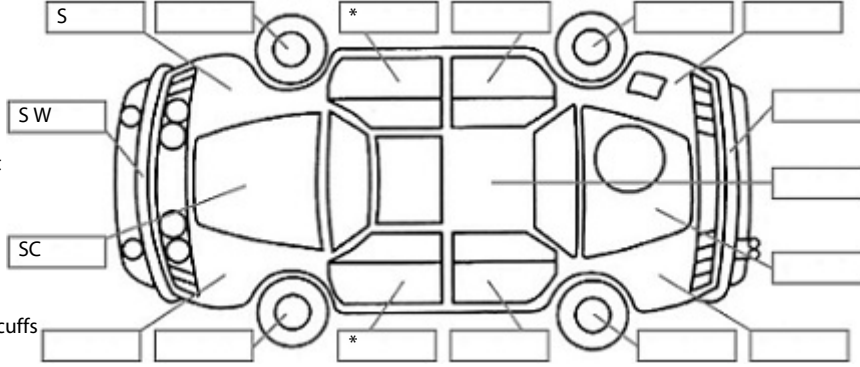

**Key:**

- S = scratch
- D = dent
- R = rust
- PT = paint defect
- C = crack
- P = pin dent
- \* = decals
- SC = stone chips
- W = significant scuffs

**Body Inspection Comments**

Note: some defects & blemishes may not be displayed in the diagram

- Spot plug missing
- Windscreen chips

Conditions During Body Inspection: Dry

**Under Carriage & Under Bonnet Inspection Comments**

**Interior Comments**

Seats	Average
Carpets	Average
Panels	Average
Dashboard	Average