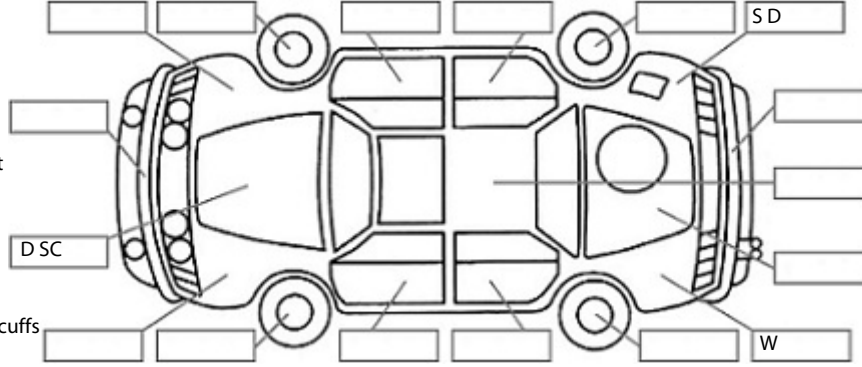

**Key:**

- S = scratch
- D = dent
- R = rust
- PT = paint defect
- C = crack
- P = pin dent
- \* = decals
- SC = stone chips
- W = significant scuffs

Body Inspection Comments

Note: some defects & blemishes may not be displayed in the diagram

- Right mirror broken
- Right side door not opening, minivan access left side
- Right rear quarter damage may be structural
- Toe Eve Cover Missing

Conditions During Body Inspection: Dry

Under Carriage & Under Bonnet Inspection Comments