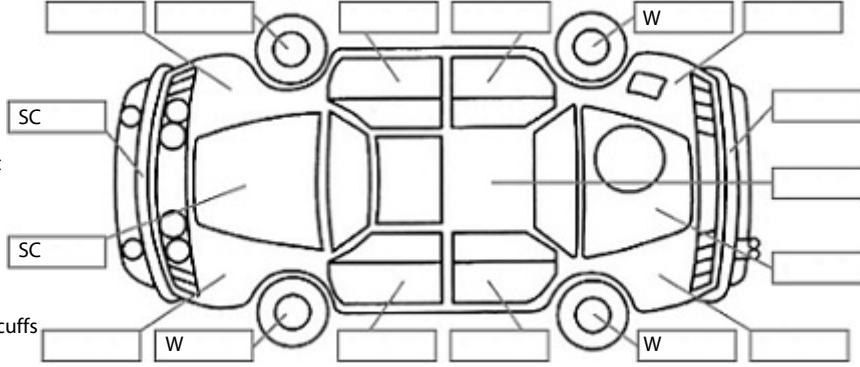

**Key:**

- S = scratch
- D = dent
- R = rust
- PT = paint defect
- C = crack
- P = pin dent
- \* = decals
- SC = stone chips
- W = significant scuffs

Body Inspection Comments

Note: some defects & blemishes may not be displayed in the diagram