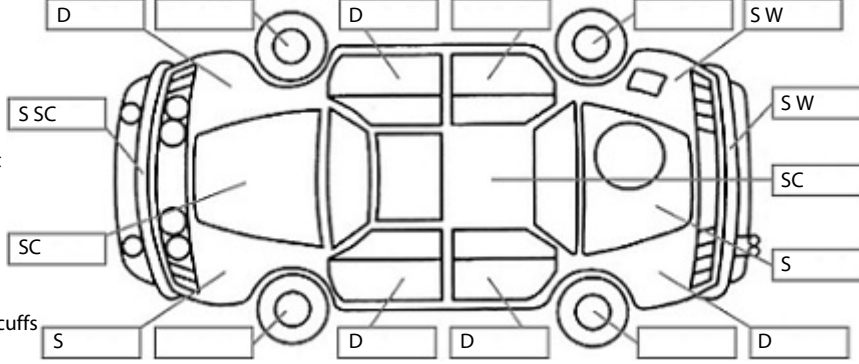

Key:

- S = scratch
- D = dent
- R = rust
- PT = paint defect
- C = crack
- P = pin dent
- * = decals
- SC = stone chips
- W = significant scuffs

Body Inspection Comments

Windscreen stone chips

Note: some defects & blemishes may not be displayed in the diagram