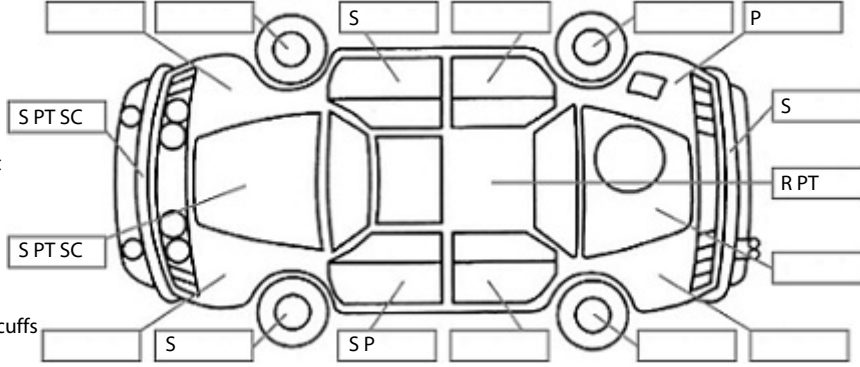

Key:

- S = scratch
- D = dent
- R = rust
- PT = paint defect
- C = crack
- P = pin dent
- * = decals
- SC = stone chips
- W = significant scuffs

Body Inspection Comments

Note: some defects & blemishes may not be displayed in the diagram

Engine Timing Mechanism: Timing Chain
Evidence of Cam Belt Replacement: Not Applicable Kms:

	Pass	Fail	N/A
Engine			
Oil level	✓		
Smoke & fumes	✓		
Performance	✓		
Noise	✓		
Cooling System			
Coolant condition	✓		
Performance	✓		
Radiator / Hoses (visual)	✓		
Transmission			
Operation	✓		
Noise	✓		
Clutch			✓
CV joints	✓		
Wheel bearings	✓		
Brakes			
Performance	✓		
Hand Brake	✓		
Tyres (lowest observed tread depth of tyres)			
Left front	5.0	mm	
Right front	5.0	mm	
Left rear	6.0	mm	
Right rear	6.5	mm	
Spare	N/A		
Suspension			
Suspension performance	✓		
Steering performance	✓		
Shock absorbers	✓		
Air Conditioning / Heater			
Operation	✓		
Electrical / Accessories			
Head lights	✓		
Tail lights	✓		
Indicators	✓		
Dashboard warning lights	✓		
Wipers (front & rear)	✓		
Window winder FL	✓		
Window winder FR	✓		
Window winder RL	✓		
Window winder RR	✓		
Rear view mirrors	✓		
Radio (basic test only)	✓		
CD (basic test only)	✓		
Number of keys	2		
Central locking	✓		
Remote locking	✓		
Sat. Nav. (basic test only)			✓
Reversing camera			✓