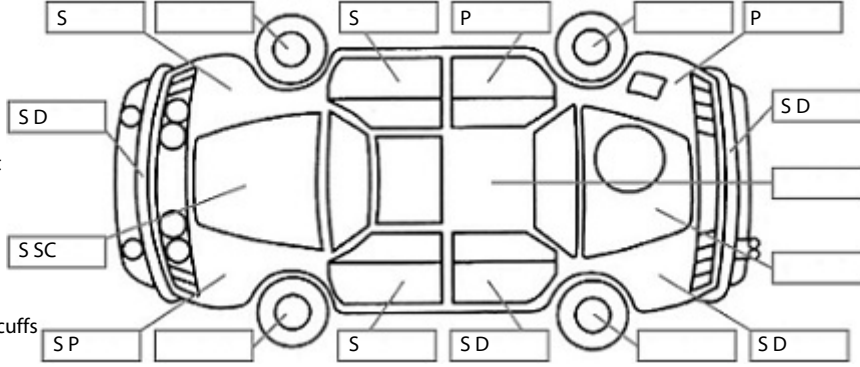

Key:

- S = scratch
- D = dent
- R = rust
- PT = paint defect
- C = crack
- P = pin dent
- * = decals
- SC = stone chips
- W = significant scuffs

Body Inspection Comments

Note: some defects & blemishes may not be displayed in the diagram

Gouge on left grill surround chrome part.
Cargo blind is missing.

Conditions During Body Inspection: Dry

Under Carriage & Under Bonnet Inspection Comments

Interior Comments

Seats	Good
Carpets	Good
Panels	Good
Dashboard	Good