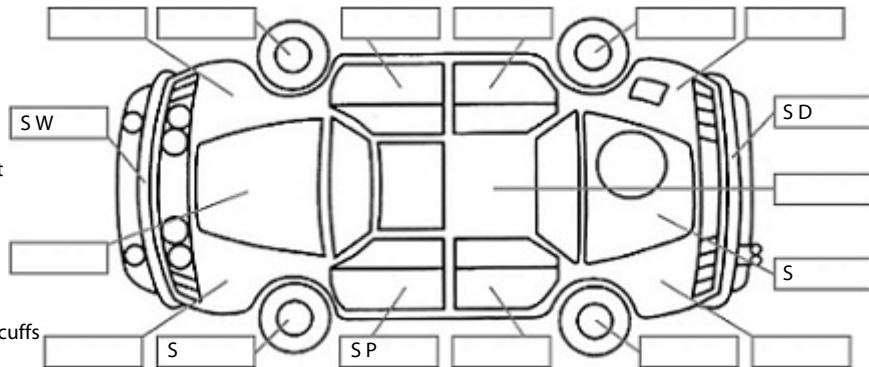

Key:

- S = scratch
- D = dent
- R = rust
- PT = paint defect
- C = crack
- P = pin dent
- * = decals
- SC = stone chips
- W = significant scuffs

Body Inspection Comments

Note: some defects & blemishes may not be displayed in the diagram

Deep scratches & scuffs along bottom edge of left rear sill.

Conditions During Body Inspection: Dry

Under Carriage & Under Bonnet Inspection Comments

Interior Comments

Seats	Good
Carpets	Good
Panels	Good
Dashboard	Good