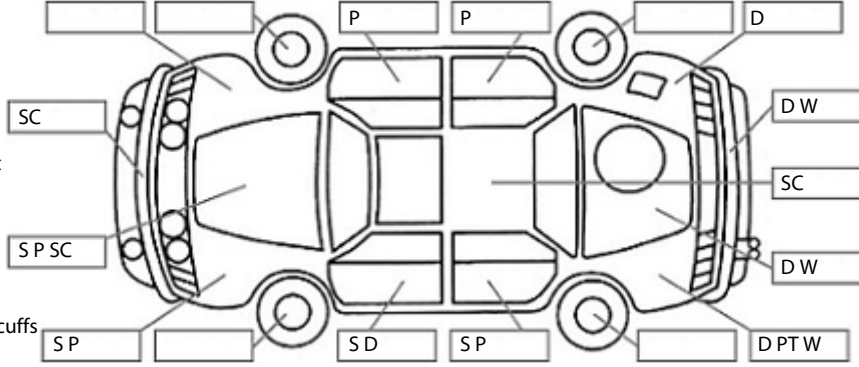

Make: Ford	Model: Ranger	Body Style: Utility
Year: 2016	Registration: KCD303	Reg Expiry: 21 Sep 2024
WoF Expiry: 29 Sep 2024	Odometer: 201,958 Kms	Good No: 19384187
VIN: MNAUM2F50FW52551	Next Service: 213,000kms	Service History: No

Key:

- S = scratch
- D = dent
- R = rust
- PT = paint defect
- C = crack
- P = pin dent
- * = decals
- SC = stone chips
- W = significant scuffs

Note: some defects & blemishes may not be displayed in the diagram