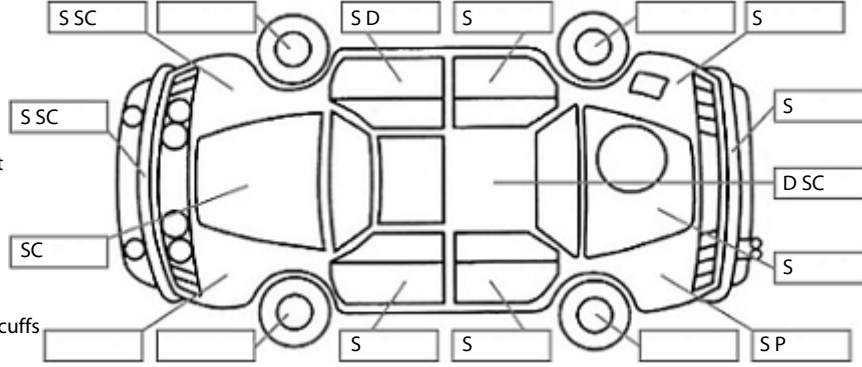

Make: Toyota	Model: Rav4	Body Style: SUV
Year: 2020	Registration: MZL463	Reg Expiry: 29 Oct 2024
WoF Expiry: 25 Jul 2024	Odometer: 110,783 Kms	Good No: 19384063
VIN: JTMBW3FV50D07519	Next Service: 117,000kms	Service History: No

Key:

- S = scratch
- D = dent
- R = rust
- PT = paint defect
- C = crack
- P = pin dent
- * = decals
- SC = stone chips
- W = significant scuffs

Body Inspection Comments

Note: some defects & blemishes may not be displayed in the diagram

Stone crack on wind screen centre area(Delaminating).
Right door mirror repeater has crack.

Conditions During Body Inspection: Dry

Under Carriage & Under Bonnet Inspection Comments

Interior Comments

Seats	Good
Carpets	Good
Panels	Good
Dashboard	Good