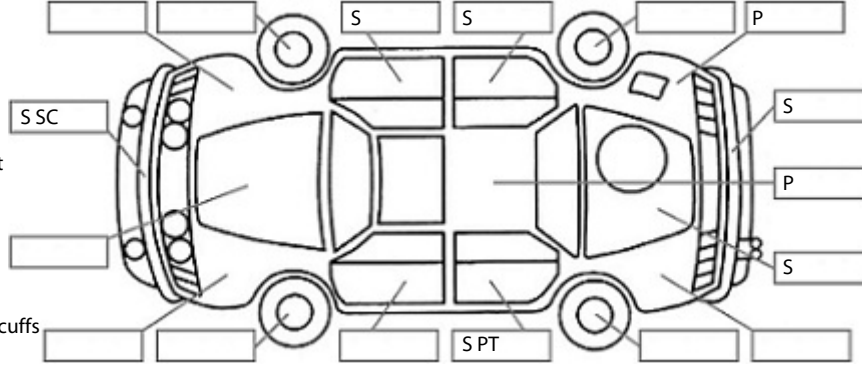

**Key:**

- S = scratch
- D = dent
- R = rust
- PT = paint defect
- C = crack
- P = pin dent
- \* = decals
- SC = stone chips
- W = significant scuffs

Body Inspection Comments

Note: some defects & blemishes may not be displayed in the diagram

Engine Timing Mechanism: Timing Chain  
Evidence of Cam Belt Replacement: Not Applicable Kms:

	Pass	Fail	N/A
<b>Engine</b>			
Oil level	✓		
Smoke & fumes	✓		
Performance	✓		
Noise	✓		
<b>Cooling System</b>			
Coolant condition	✓		
Performance	✓		
Radiator / Hoses (visual)	✓		
<b>Transmission</b>			
Operation	✓		
Noise	✓		
Clutch			✓
CV joints	✓		
Wheel bearings	✓		
<b>Brakes</b>			
Performance	✓		
Hand Brake	✓		
<b>Tyres</b> (lowest observed tread depth of tyres)			
Left front	5.5	mm	
Right front	4.5	mm	
Left rear	2.5	mm	
Right rear	5.5	mm	
Spare	Yes		
<b>Suspension</b>			
Suspension performance	✓		
Steering performance	✓		
Shock absorbers	✓		
<b>Air Conditioning / Heater</b>			
Operation	✓		
<b>Electrical / Accessories</b>			
Head lights	✓		
Tail lights	✓		
Indicators	✓		
Dashboard warning lights	✓		
Wipers (front & rear)	✓		
Window winder FL	✓		
Window winder FR	✓		
Window winder RL	✓		
Window winder RR	✓		
Rear view mirrors	✓		
Radio (basic test only)	✓		
CD (basic test only)			✓
Number of keys	2		
Central locking	✓		
Remote locking	✓		
Sat. Nav. (basic test only)	✓		
Reversing camera	✓		