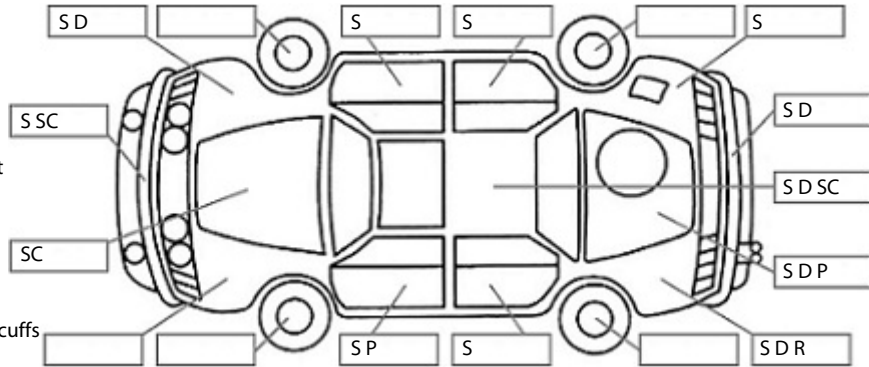

Make: Ford	Model: Ranger	Body Style: Utility
Year: 2017	Registration: KNL867	Reg Expiry: 16 Jun 2024
WoF Expiry: 29 Nov 2024	Odometer: 125,904 Kms	Good No: 19383372
VIN: MPBUMFF50HX10986	Next Service:	Service History: No

Key:

- S = scratch
- D = dent
- R = rust
- PT = paint defect
- C = crack
- P = pin dent
- * = decals
- SC = stone chips
- W = significant scuffs

Body Inspection Comments

Note: some defects & blemishes may not be displayed in the diagram