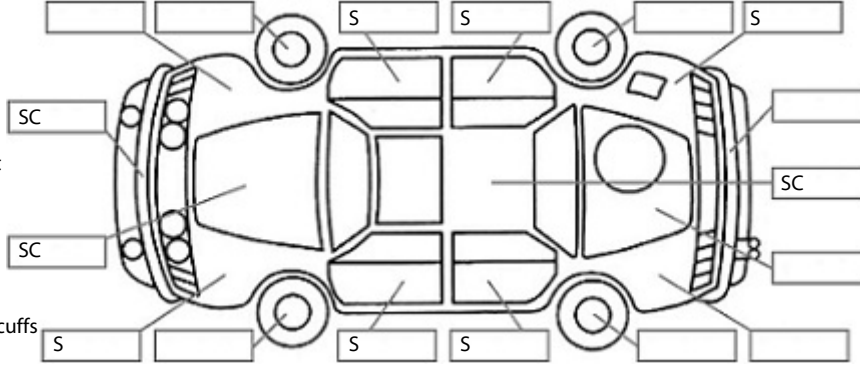

Make: Hyundai	Model: Kona	Body Style: SUV
Year: 2021	Registration: NPR721	Reg Expiry: 01 Nov 2024
WoF Expiry: 28 Jun 2025	Odometer: 74,344 Kms	Good No: 19383047
VIN: KMHK281GUMU13574	Next Service: 77,000kms	Service History: Yes

Key:

- S = scratch
- D = dent
- R = rust
- PT = paint defect
- C = crack
- P = pin dent
- * = decals
- SC = stone chips
- W = significant scuffs

Body Inspection Comments

Inside edge on both rear tyres is worn.