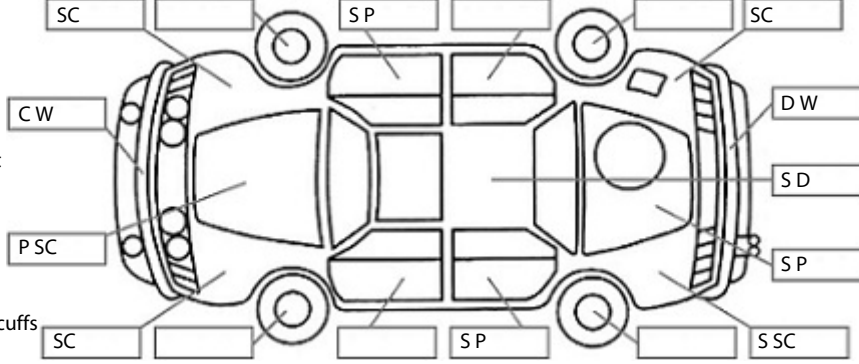

**Key:**

- S = scratch
- D = dent
- R = rust
- PT = paint defect
- C = crack
- P = pin dent
- \* = decals
- SC = stone chips
- W = significant scuffs

**Body Inspection Comments**

Note: some defects & blemishes may not be displayed in the diagram