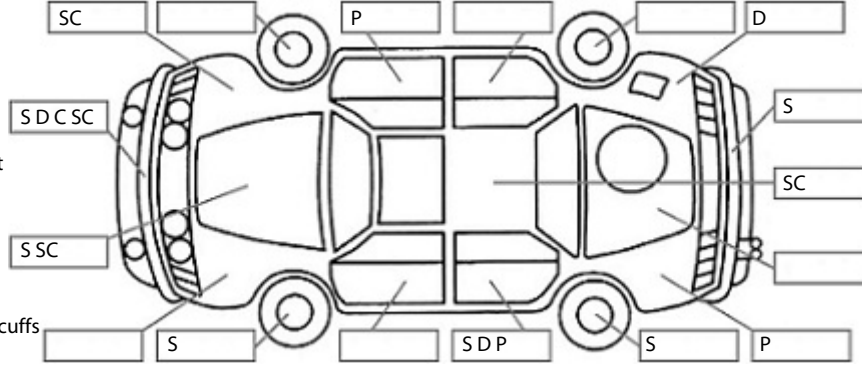

**Key:**

- S = scratch
- D = dent
- R = rust
- PT = paint defect
- C = crack
- P = pin dent
- \* = decals
- SC = stone chips
- W = significant scuffs

**Body Inspection Comments**

Note: some defects & blemishes may not be displayed in the diagram

Large dent in left corner of front bumper. Deep scratch in left rear sill.

Conditions During Body Inspection: Dry

**Under Carriage & Under Bonnet Inspection Comments**

**Interior Comments**

Seats	Good
Carpets	Good
Panels	Average
Dashboard	Good