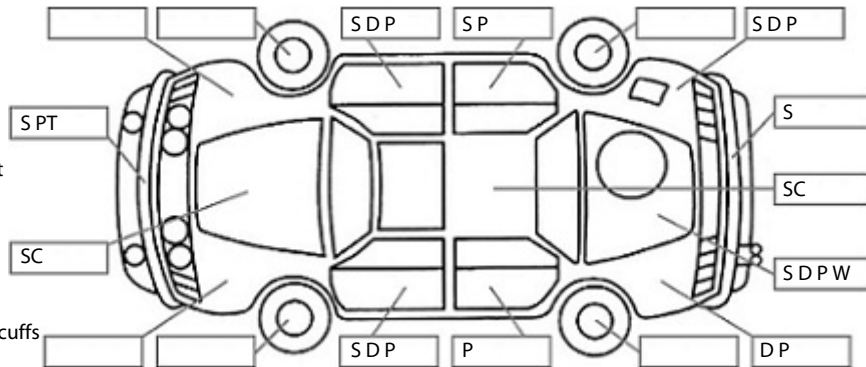

Key:

- S = scratch
- D = dent
- R = rust
- PT = paint defect
- C = crack
- P = pin dent
- * = decals
- SC = stone chips
- W = significant scuffs

Body Inspection Comments

Note: some defects & blemishes may not be displayed in the diagram