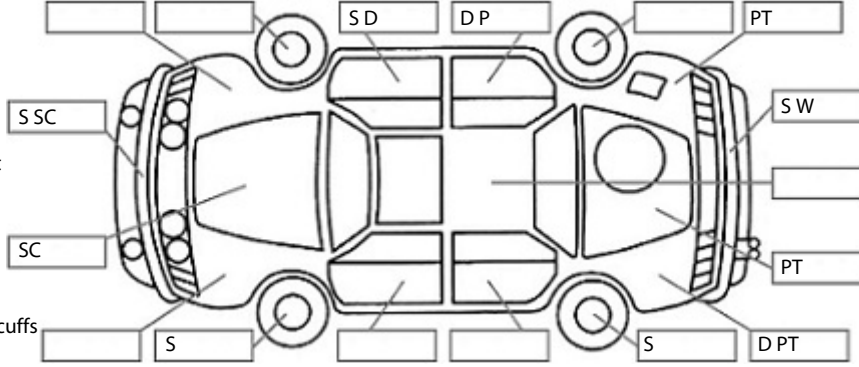

Make: Hyundai	Model: Kona	Body Style: SUV
Year: 2019	Registration: MJM414	Reg Expiry: 11 Dec 2024
WoF Expiry: 11 Jul 2024	Odometer: 76,853 Kms	Good No: 19382306
VIN: KMHK381AMKU3486C	Next Service: 77,000kms	Service History: Yes

Key:

- S = scratch
- D = dent
- R = rust
- PT = paint defect
- C = crack
- P = pin dent
- * = decals
- SC = stone chips
- W = significant scuffs

Body Inspection Comments

Note: some defects & blemishes may not be displayed in the diagram

Conditions During Body Inspection: Dry

Under Carriage & Under Bonnet Inspection Comments

Interior Comments

Seats	Good
Carpets	Good
Panels	Good
Dashboard	Good

General Comments

Seat belt webbing damaged on left rear seat belt.