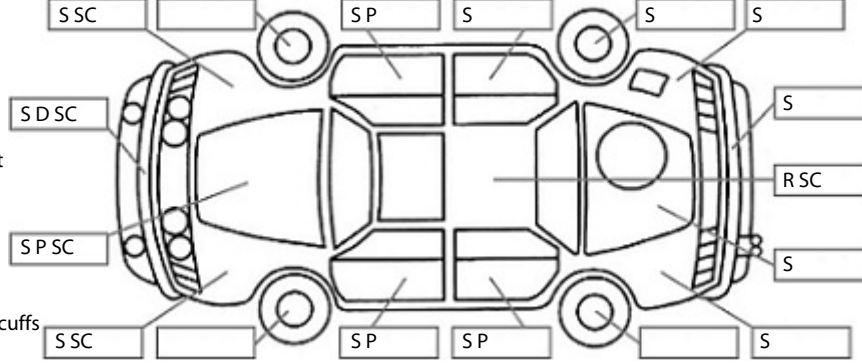

Key:

- S = scratch
- D = dent
- R = rust
- PT = paint defect
- C = crack
- P = pin dent
- * = decals
- SC = stone chips
- W = significant scuffs

Body Inspection Comments

Note: some defects & blemishes may not be displayed in the diagram

Three small stone cracks in windscreen, one of them is in right side viewing area of screen.

Conditions During Body Inspection: Dry

Under Carriage & Under Bonnet Inspection Comments

Interior Comments

Seats	Good
Carpets	Good
Panels	Good
Dashboard	Good

General Comments

One of key remotes has a cracked & damaged casing & remote will not work.

Road Conditions During Test Drive: Dry

Engine Timing Mechanism: Timing Chain
Evidence of Cam Belt Replacement: Not Applicable Kms: