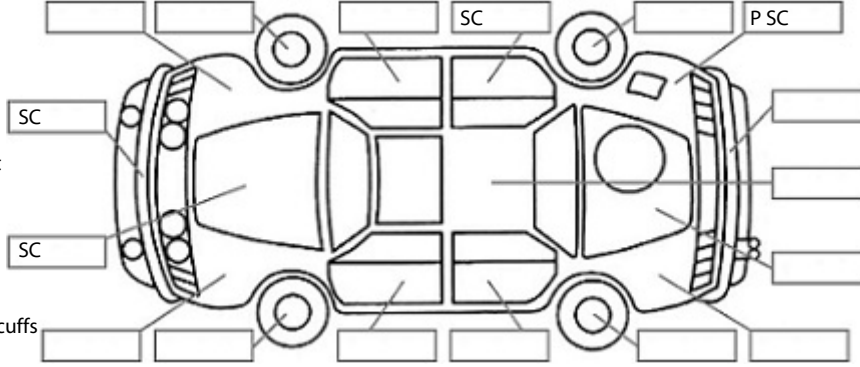

Make: Toyota	Model: Aqua	Body Style: Hatchback
Year: 2016	Registration: NZG539	Reg Expiry: 07 Aug 2024
WoF Expiry:	Odometer: 85,786 Kms	Good No: 19381553
VIN: 7AT0H65YX21519297	Next Service: 92,000kms	Service History: No

Key:

- S = scratch
- D = dent
- R = rust
- PT = paint defect
- C = crack
- P = pin dent
- * = decals
- SC = stone chips
- W = significant scuffs

Body Inspection Comments

No spare tyre but run flat kit in boot.
Parcel tray is missing.