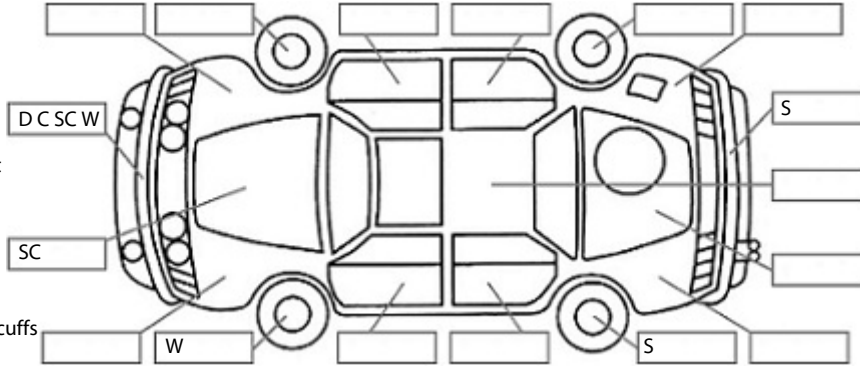

Make: Toyota	Model: Aqua	Body Style: Hatchback
Year: 2016	Registration: PEP106	Reg Expiry: 07 Nov 2024
WoF Expiry:	Odometer: 81,196 Kms	Good No: 19381548
VIN: 7AT0H65YX22544642	Next Service: 87,000kms	Service History: No

Key:

- S = scratch
- D = dent
- R = rust
- PT = paint defect
- C = crack
- P = pin dent
- * = decals
- SC = stone chips
- W = significant scuffs

Body Inspection Comments

Both Front tyre has edge wear.
Parcel tray is missing.