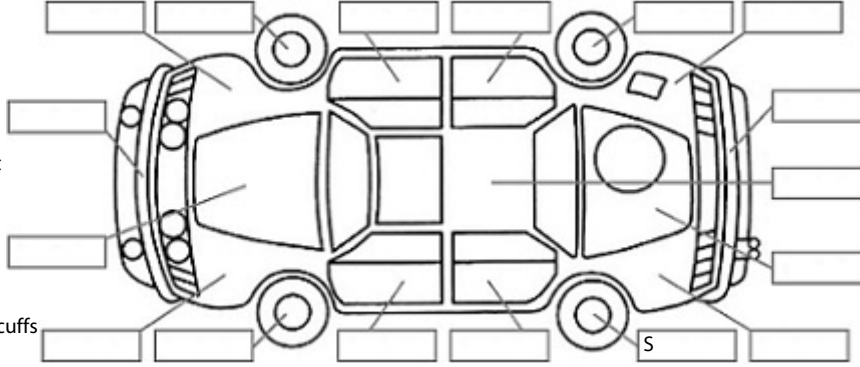

Make: Toyota	Model: Aqua	Body Style: Hatchback
Year: 2017	Registration: QCF500	Reg Expiry: 07 Feb 2025
WoF Expiry:	Odometer: 105,792 Kms	Good No: 19381530
VIN: 7AT0H65YX23629918	Next Service: 110,000kmd	Service History: No

Key:

- S = scratch
- D = dent
- R = rust
- PT = paint defect
- C = crack
- P = pin dent
- * = decals
- SC = stone chips
- W = significant scuffs

Note: some defects & blemishes may not be displayed in the diagram