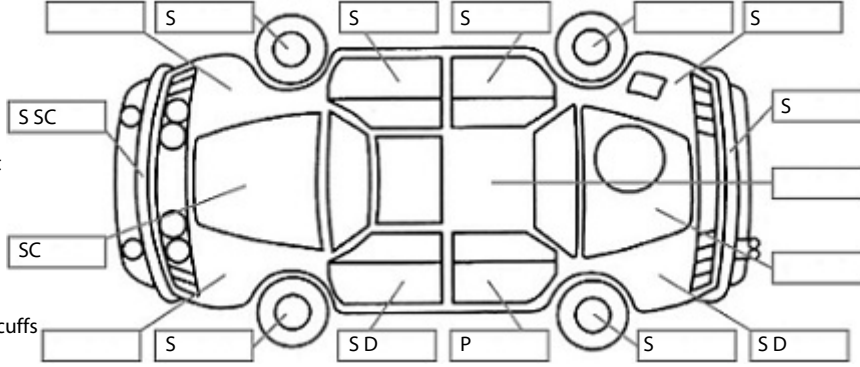

Make: Toyota	Model: Aqua	Body Style: Hatchback
Year: 2014	Registration: PSG202	Reg Expiry: 26 Jan 2025
WoF Expiry: 20 Feb 2025	Odometer: 124,640 Kms	Good No: 19381479
VIN: 7AT0H65YX22320319	Next Service: 130,787kms	Service History: No

Key:

- S = scratch
- D = dent
- R = rust
- PT = paint defect
- C = crack
- P = pin dent
- * = decals
- SC = stone chips
- W = significant scuffs

Body Inspection Comments

Note: some defects & blemishes may not be displayed in the diagram

Chip & small crack in left side wing mirror cover.

Conditions During Body Inspection: Dry

Under Carriage & Under Bonnet Inspection Comments

Side wall is perishing on inside wall of left front tyre, needs replaced soon.

Interior Comments

Seats	Good
Carpets	Average
Panels	Good
Dashboard	Good

General Comments

Carpet worn in right front foot well area.

Road Conditions During Test Drive: Dry

Engine Timing Mechanism: Timing Chain
Evidence of Cam Belt Replacement: Not Applicable Kms: