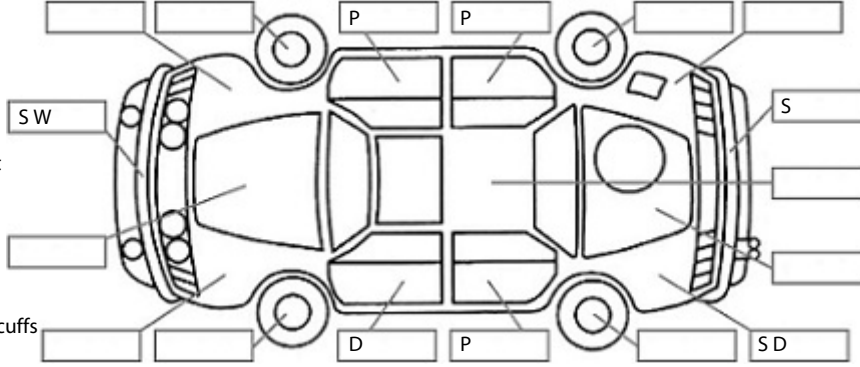

**Key:**

- S = scratch
- D = dent
- R = rust
- PT = paint defect
- C = crack
- P = pin dent
- \* = decals
- SC = stone chips
- W = significant scuffs

Body Inspection Comments

Left door mirror has scuff.

Note: some defects & blemishes may not be displayed in the diagram