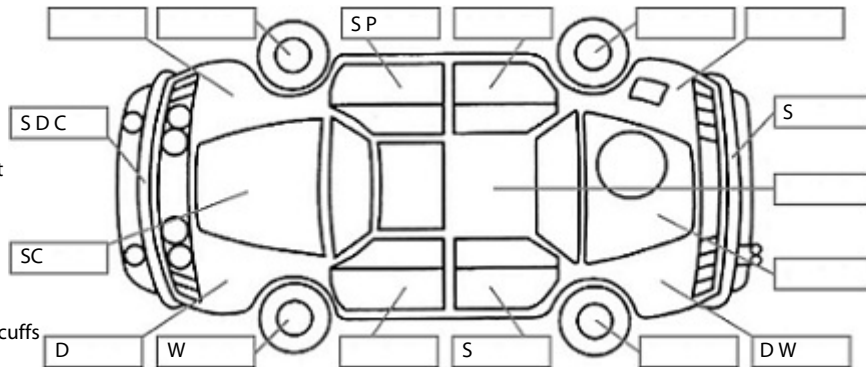

Key:

- S = scratch
- D = dent
- R = rust
- PT = paint defect
- C = crack
- P = pin dent
- * = decals
- SC = stone chips
- W = significant scuffs

Body Inspection Comments

Note: some defects & blemishes may not be displayed in the diagram

10 seater.
 Front bumper lower grille and LH support retainer are broken.
 Stone tray is broken. Left tail light is broken.
 Both front door step(sill) paint worn.

Conditions During Body Inspection: Dry