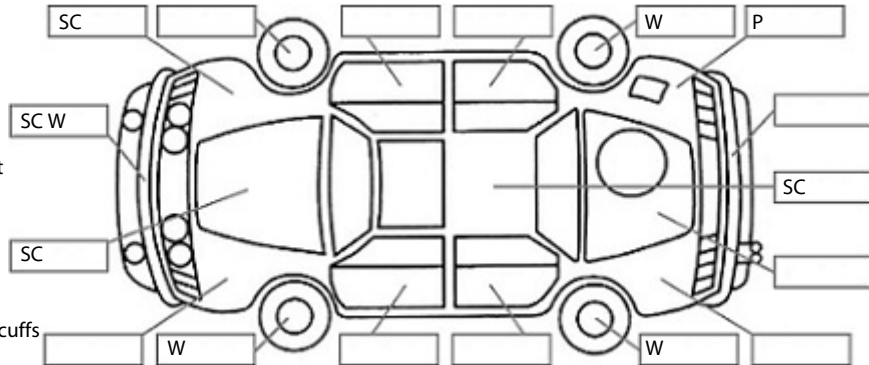

Make: Toyota	Model: Corolla	Body Style: Hatchback
Year: 2020	Registration: NDP522	Reg Expiry: 24 Nov 2024
WoF Expiry: 18 Nov 2025	Odometer: 79,758 Kms	Good No: 19381319
VIN: JTNK93BE003024625	Next Service: 94765kms	Service History: No

Key:

- S = scratch
- D = dent
- R = rust
- PT = paint defect
- C = crack
- P = pin dent
- * = decals
- SC = stone chips
- W = significant scuffs

Body Inspection Comments

Stone crack on right bottom of windscreen.