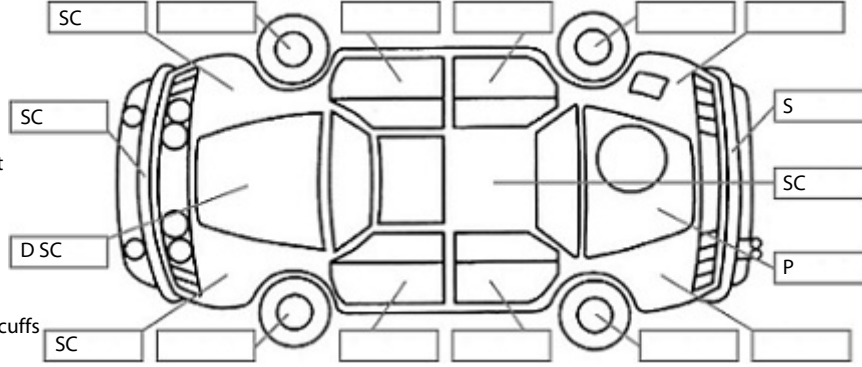

Key:

- S = scratch
- D = dent
- R = rust
- PT = paint defect
- C = crack
- P = pin dent
- * = decals
- SC = stone chips
- W = significant scuffs

Body Inspection Comments

Note: some defects & blemishes may not be displayed in the diagram

Small stone crack on left side of windscreen.
Holes on cargo area trims. Tail gate interior trim is cracked.

Conditions During Body Inspection: Dry

Under Carriage & Under Bonnet Inspection Comments

Interior Comments