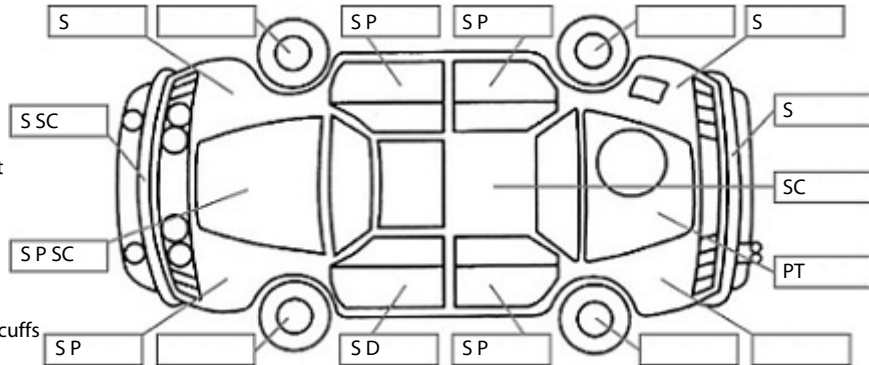

Make: Hyundai	Model: Staria	Body Style: People Mover
Year: 2022	Registration: PDL183	Reg Expiry: 29 Mar 2025
WoF Expiry: 30 Mar 2025	Odometer: 92,927 Kms	Good No: 19381255
VIN: KMHYC811SNU02248	Next Service: 96,000kms	Service History: No

Key:

- S = scratch
- D = dent
- R = rust
- PT = paint defect
- C = crack
- P = pin dent
- * = decals
- SC = stone chips
- W = significant scuffs

Body Inspection Comments

8 seater.
Paint shrink on tail gate.