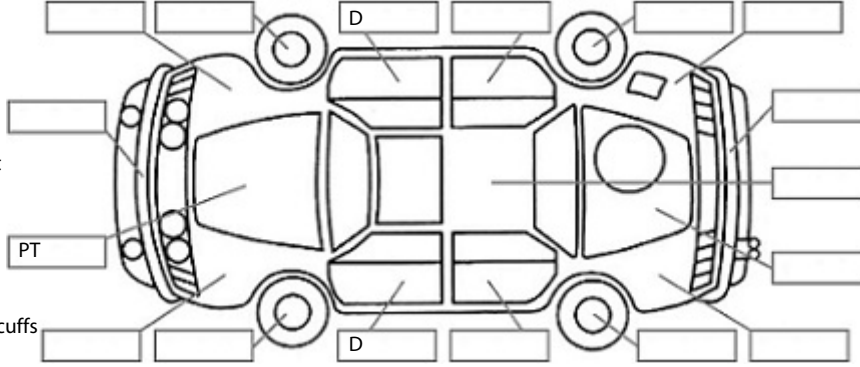

Key:

- S = scratch
- D = dent
- R = rust
- PT = paint defect
- C = crack
- P = pin dent
- * = decals
- SC = stone chips
- W = significant scuffs

Body Inspection Comments

Windscreen stone chips

Note: some defects & blemishes may not be displayed in the diagram