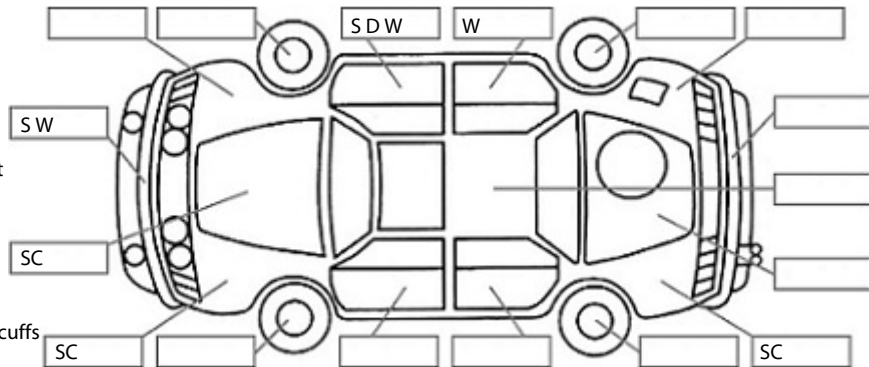

Key:

- S = scratch
- D = dent
- R = rust
- PT = paint defect
- C = crack
- P = pin dent
- * = decals
- SC = stone chips
- W = significant scuffs

Body Inspection Comments

Stone chip to f/screen

Note: some defects & blemishes may not be displayed in the diagram