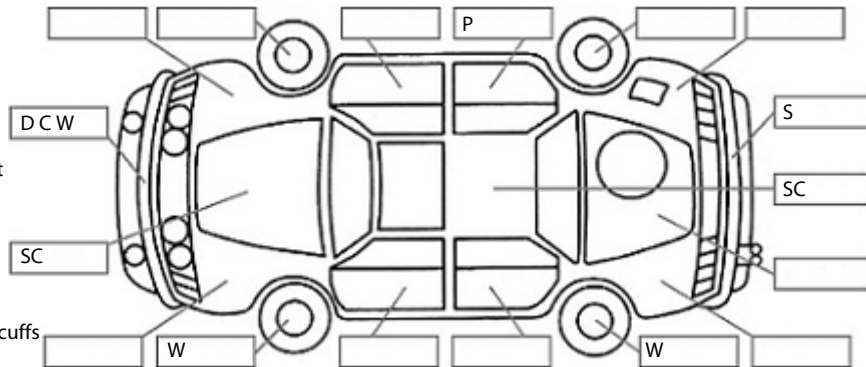

**Key:**

- S = scratch
- D = dent
- R = rust
- PT = paint defect
- C = crack
- P = pin dent
- \* = decals
- SC = stone chips
- W = significant scuffs

Body Inspection Comments

Small stone crack in C.V.A.

Note: some defects & blemishes may not be displayed in the diagram

Engine Timing Mechanism: Timing Chain  
 Evidence of Cam Belt Replacement: Not Applicable Kms:

	Pass	Fail	N/A
<b>Engine</b>			
Oil level	✓		
Smoke & fumes	✓		
Performance	✓		
Noise	✓		
<b>Cooling System</b>			
Coolant condition	✓		
Performance	✓		
Radiator / Hoses (visual)	✓		
<b>Transmission</b>			
Operation	✓		
Noise	✓		
Clutch			✓
CV joints	✓		
Wheel bearings	✓		
<b>Brakes</b>			
Performance	✓		
Hand Brake	✓		
<b>Tyres</b> (lowest observed tread depth of tyres)			
Left front	4.5	mm	
Right front	5.0	mm	
Left rear	5.0	mm	
Right rear	5.0	mm	
Spare	Yes		
<b>Suspension</b>			
Suspension performance	✓		
Steering performance	✓		
Shock absorbers	✓		
<b>Air Conditioning / Heater</b>			
Operation	✓		
<b>Electrical / Accessories</b>			
Head lights	✓		
Tail lights	✓		
Indicators	✓		
Dashboard warning lights	✓		
Wipers (front & rear)	✓		
Window winder FL	✓		
Window winder FR	✓		
Window winder RL	✓		
Window winder RR	✓		
Rear view mirrors	✓		
Radio (basic test only)	✓		
CD (basic test only)			✓
Number of keys	1		
Central locking	✓		
Remote locking	✓		
Sat. Nav. (basic test only)	✓		
Reversing camera	✓		