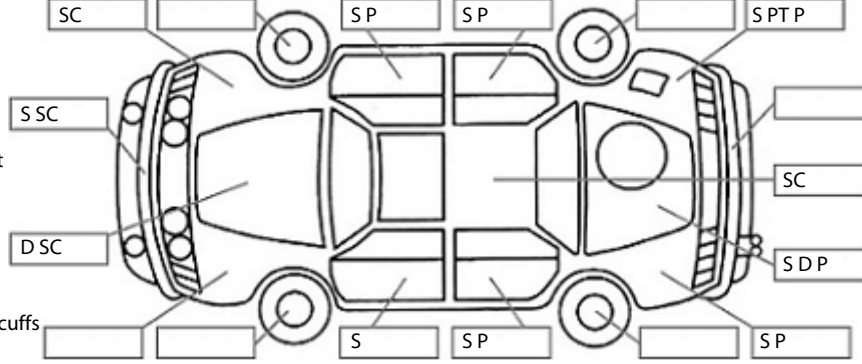

<b>Make:</b> Holden	<b>Model:</b> Colorado	<b>Body Style:</b> Utility
<b>Year:</b> 2018	<b>Registration:</b> LTG570	<b>Reg Expiry:</b> 14 Nov 2024
<b>WoF Expiry:</b> 24 Sep 2025	<b>Odometer:</b> 213,541 Kms	<b>Good No:</b> 18000339
<b>VIN:</b> MMU142MK0KH60958	<b>Next Service:</b> 220,000kms	<b>Service History:</b> No

**Key:**

- S = scratch
- D = dent
- R = rust
- PT = paint defect
- C = crack
- P = pin dent
- \* = decals
- SC = stone chips
- W = significant scuffs

**Body Inspection Comments**

GPS dome fitted to roof panel.

**General Comments**

Right front drivers door seal is torn.

Road Conditions During Test Drive: Wet

Engine Timing Mechanism: Cambelt  
Evidence of Cam Belt Replacement: No Kms:

	Pass	Fail	N/A
<b>Engine</b>			
Oil level	✓		
Smoke & fumes	✓		
Performance	✓		
Noise	✓		
<b>Cooling System</b>			
Coolant condition	✓		
Performance	✓		
Radiator / Hoses (visual)	✓		
<b>Transmission</b>			
Operation	✓		
Noise	✓		
Clutch			✓
CV joints	✓		
Wheel bearings	✓		
<b>Brakes</b>			
Performance	✓		
Hand Brake	✓		
<b>Tyres</b> (lowest observed tread depth of tyres)			
Left front	3.0	mm	
Right front	3.5	mm	
Left rear	6.0	mm	
Right rear	6.0	mm	
Spare	Yes		
<b>Suspension</b>			
Suspension performance	✓		
Steering performance	✓		
Shock absorbers	✓		
<b>Air Conditioning / Heater</b>			
Operation	✓		
<b>Electrical / Accessories</b>			
Head lights	✓		
Tail lights	✓		
Indicators	✓		
Dashboard warning lights	✓		
Wipers (front & rear)	✓		
Window winder FL	✓		
Window winder FR	✓		
Window winder RL			✓
Window winder RR			✓
Rear view mirrors	✓		
Radio (basic test only)	✓		
CD (basic test only)			✓
Number of keys	2		
Central locking	✓		
Remote locking	✓		
Sat. Nav. (basic test only)	✓		
Reversing camera	✓		