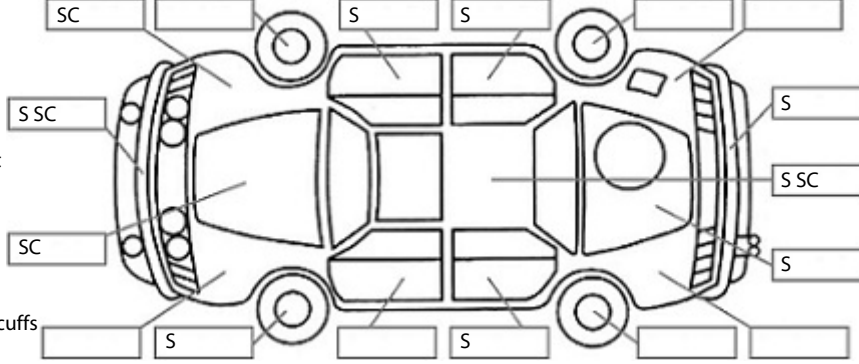

Key:

- S = scratch
- D = dent
- R = rust
- PT = paint defect
- C = crack
- P = pin dent
- * = decals
- SC = stone chips
- W = significant scuffs

Body Inspection Comments

Note: some defects & blemishes may not be displayed in the diagram

Small stone crack in right side of windscreen.

Conditions During Body Inspection: Dry

Under Carriage & Under Bonnet Inspection Comments

Interior Comments

Seats	Good
Carpets	Good
Panels	Good
Dashboard	Good